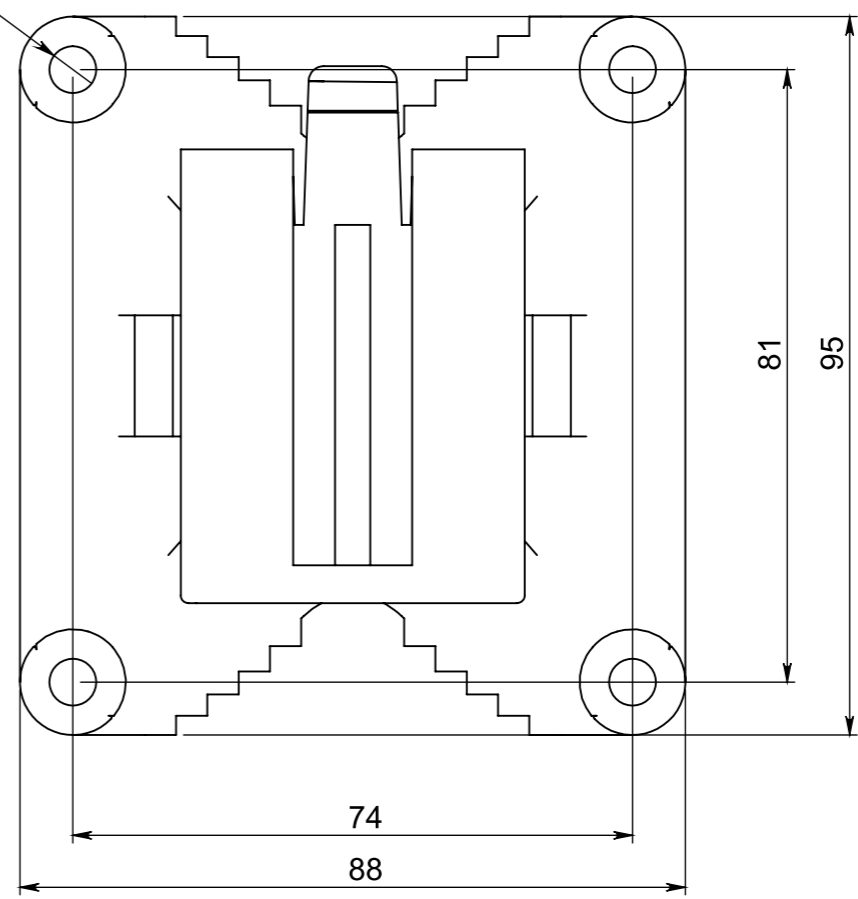

Ø6,2
x4

PRODUCT DIMENSIONS

	mANTBox ax 15s, mANTBox 2 12s, mANTBox 15s, mANTBox 52 15s,	
	DIMENSIONS ARE IN MILLIMETERS	

TOP

BOTTOM

PRODUCT OUTDOOR MOUNTING

mANTBox ax 15s, mANTBox 2 12s, mANTBox 15s,
mANTBox 52 15s,

DIMENSIONS ARE IN MILLIMETERS

12.12.2023