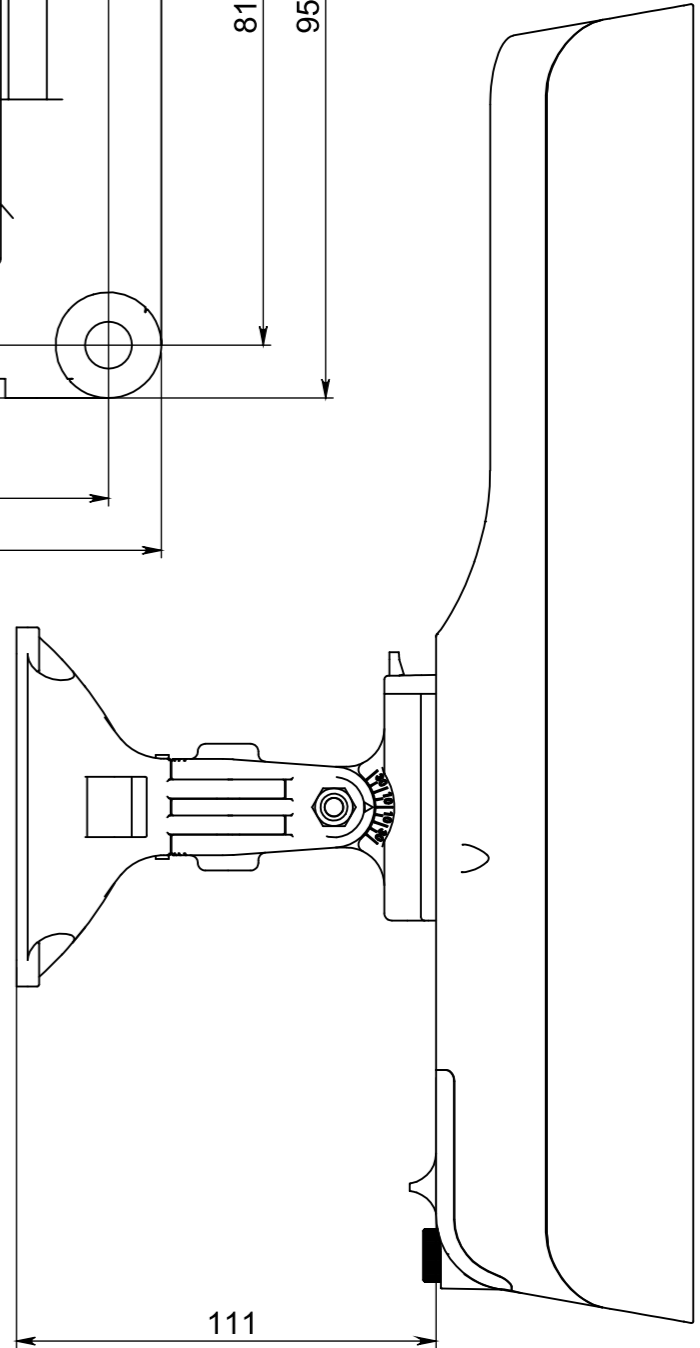

Ø6,2
x4

PRODUCT DIMENSIONS

	mANTBox ax 15s, mANTBox 2 12s, mANTBox 15s, mANTBox 52 15s,	
	DIMENSIONS ARE IN MILLIMETERS	

TOP

BOTTOM

PRODUCT OUTDOOR MOUNTING

mANTBox ax 15s, mANTBox 2 12s, mANTBox 15s,
mANTBox 52 15s,

DIMENSIONS ARE IN MILLIMETERS

12.12.2023